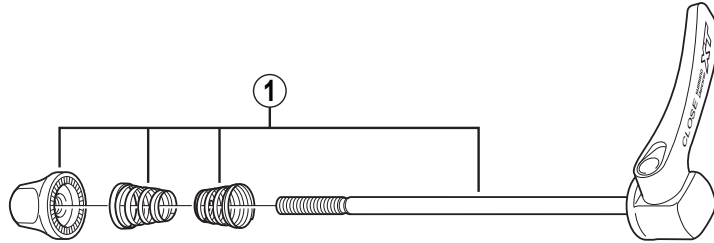

DEORE XT Front Hub (for Disc Brake)

HB-M765-S Silver Version

HB-M765-L Black Version

HB-M765-LR Saint Color Version

Q'TY	ITEM NO.	SHIMANO CODE NO.	DESCRIPTION
	1	Y-25S 90000	Complete Quick Release 133 mm (5-1/4") for HB-M765-S
		Y-25S 91000	Complete Quick Release 133 mm (5-1/4") for HB-M765-L
	2	Y-25T 98010	Complete Quick Release 133 mm (5-1/4") for HB-M765-LR
	3	Y-21R 02000	Rubber Seal
	4	Y-25T 98020	Complete Hub Axle 108 mm (4-1/4")
	5	Y-24C 05100	Serated Lock Nut 3.5 mm
	6	Y-25S 98020	Cone (M10 x 12.8 mm) w/Dust Cover & Seal Ring
	7	Y-214 06000	Seal Ring
	8	Y-21S 02000	Hub Axle 108 mm (4-1/4")
	9	Y-301 06800	Left Hand Washer 3.2 mm
	10	Y-4BB98030	Steel Ball (3/16") 22 pcs.
	11	Y-24Z 02000	Rotor Mount Cover
	12	Y-120 09230	Lock Ring Removal Tool (TL-LR15)