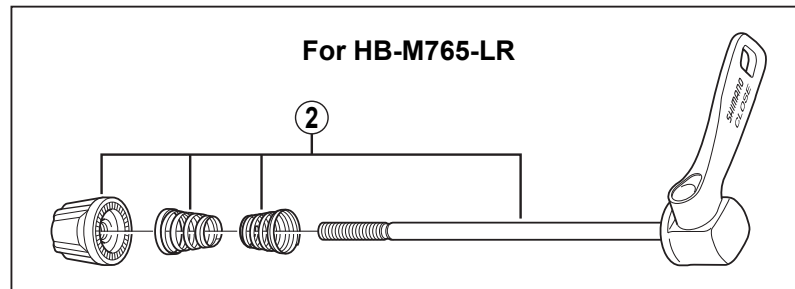

DEORE XT Front Hub (for Disc Brake)

HB-M765-S Silver Version

HB-M765-L Black Version

HB-M765-LR Saint Color Version

Q'TY	ITEM NO.	SHIMANO CODE NO.	DESCRIPTION
	1	Y-25S 90000	Complete Quick Release 133 mm (5-1/4") for HB-M765-S
		Y-25S 91000	Complete Quick Release 133 mm (5-1/4") for HB-M765-L
	2	Y-25T 98010	Complete Quick Release 133 mm (5-1/4") for HB-M765-LR
	3	Y-21R 02000	Rubber Seal
	4	Y-25T 98020	Complete Hub Axle 108 mm (4-1/4")
	5	Y-24C 05100	Serated Lock Nut 3.5 mm
	6	Y-25S 98020	Cone (M10 x 12.8 mm) w/Dust Cover & Seal Ring
	7	Y-214 06000	Seal Ring
	8	Y-21S 02000	Hub Axle 108 mm (4-1/4")
	9	Y-301 06800	Left Hand Washer 3.2 mm
	10	Y-4BB98030	Steel Ball (3/16") 22 pcs.
	11	Y-24Z 02000	Rotor Mount Cover
	12	Y-120 09230	Lock Ring Removal Tool (TL-LR15)