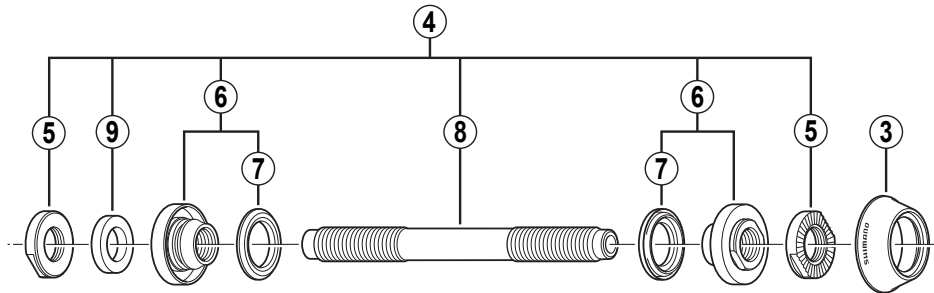

DEORE XT Front Hub (for Disc Brake)

HB-M765-S Silver Version

HB-M765-L Black Version

HB-M765-LR Saint Color Version

Q'TY	ITEM NO.	SHIMANO CODE NO.	DESCRIPTION
	1	Y-25S 90000	Complete Quick Release 133 mm (5-1/4") for HB-M765-S
		Y-25S 91000	Complete Quick Release 133 mm (5-1/4") for HB-M765-L
	2	Y-25T 98010	Complete Quick Release 133 mm (5-1/4") for HB-M765-LR
	3	Y-21R 02000	Rubber Seal
	4	Y-25T 98020	Complete Hub Axle 108 mm (4-1/4")
	5	Y-24C 05100	Serated Lock Nut 3.5 mm
	6	Y-25S 98020	Cone (M10 x 12.8 mm) w/Dust Cover & Seal Ring
	7	Y-214 06000	Seal Ring
	8	Y-21S 02000	Hub Axle 108 mm (4-1/4")
	9	Y-301 06800	Left Hand Washer 3.2 mm
	10	Y-4BB98030	Steel Ball (3/16") 22 pcs.
	11	Y-24Z 02000	Rotor Mount Cover
	12	Y-120 09230	Lock Ring Removal Tool (TL-LR15)