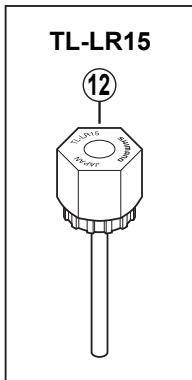

DEORE XT Front Hub (for Disc Brake)

HB-M765-S Silver Version

HB-M765-L Black Version

HB-M765-LR Saint Color Version

Q'TY	ITEM NO.	SHIMANO CODE NO.	DESCRIPTION
	1	Y-25S 90000	Complete Quick Release 133 mm (5-1/4") for HB-M765-S
		Y-25S 91000	Complete Quick Release 133 mm (5-1/4") for HB-M765-L
	2	Y-25T 98010	Complete Quick Release 133 mm (5-1/4") for HB-M765-LR
	3	Y-21R 02000	Rubber Seal
	4	Y-25T 98020	Complete Hub Axle 108 mm (4-1/4")
	5	Y-24C 05100	Serated Lock Nut 3.5 mm
	6	Y-25S 98020	Cone (M10 x 12.8 mm) w/Dust Cover & Seal Ring
	7	Y-214 06000	Seal Ring
	8	Y-21S 02000	Hub Axle 108 mm (4-1/4")
	9	Y-301 06800	Left Hand Washer 3.2 mm
	10	Y-4BB98030	Steel Ball (3/16") 22 pcs.
	11	Y-24Z 02000	Rotor Mount Cover
	12	Y-120 09230	Lock Ring Removal Tool (TL-LR15)