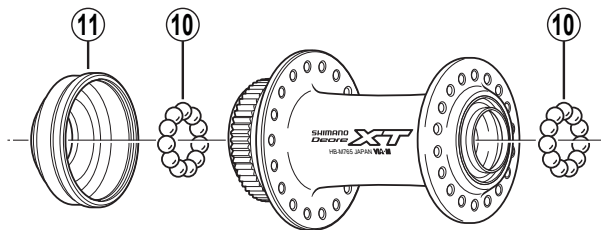

DEORE XT Front Hub (for Disc Brake)

HB-M765-S Silver Version

HB-M765-L Black Version

HB-M765-LR Saint Color Version

Q'TY	ITEM NO.	SHIMANO CODE NO.	DESCRIPTION
	1	Y-25S 90000	Complete Quick Release 133 mm (5-1/4") for HB-M765-S
		Y-25S 91000	Complete Quick Release 133 mm (5-1/4") for HB-M765-L
	2	Y-25T 98010	Complete Quick Release 133 mm (5-1/4") for HB-M765-LR
	3	Y-21R 02000	Rubber Seal
	4	Y-25T 98020	Complete Hub Axle 108 mm (4-1/4")
	5	Y-24C 05100	Serated Lock Nut 3.5 mm
	6	Y-25S 98020	Cone (M10 x 12.8 mm) w/Dust Cover & Seal Ring
	7	Y-214 06000	Seal Ring
	8	Y-21S 02000	Hub Axle 108 mm (4-1/4")
	9	Y-301 06800	Left Hand Washer 3.2 mm
	10	Y-4BB98030	Steel Ball (3/16") 22 pcs.
	11	Y-24Z 02000	Rotor Mount Cover
	12	Y-120 09230	Lock Ring Removal Tool (TL-LR15)