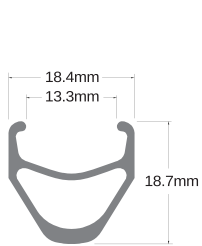

RIM PROFILES

ASSAULT

VENUS

SWIFT

EQ21L

MZ 14

INFERNO 23

INFERNO 25