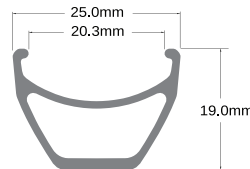

RIM PROFILES

ASSAULT

VENUS

SWIFT

EQ21L

MZ 14

INFERNO 23

INFERNO 25