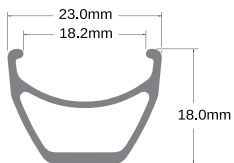

RIM PROFILES

ASSAULT

VENUS

SWIFT

EQ21L

MZ 14

INFERNO 23

INFERNO 25