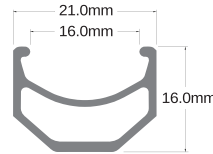

RIM PROFILES

ASSAULT

VENUS

SWIFT

EQ21L

MZ 14

INFERNO 23

INFERNO 25