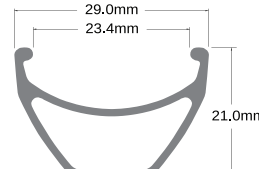

RIM PROFILES

INFERNO 29