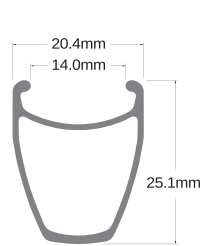

RIM PROFILES

ASSAULT

VENUS

SWIFT

EQ21L

MZ 14

INFERNO 23

INFERNO 25