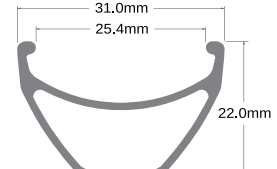

RIM PROFILES

INFERNO 31