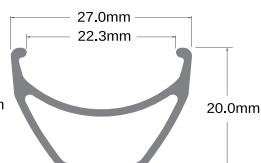

RIM PROFILES

ASSAULT

VENUS

SWIFT

EQ21L

MZ 14

INFERNO 23

INFERNO 25